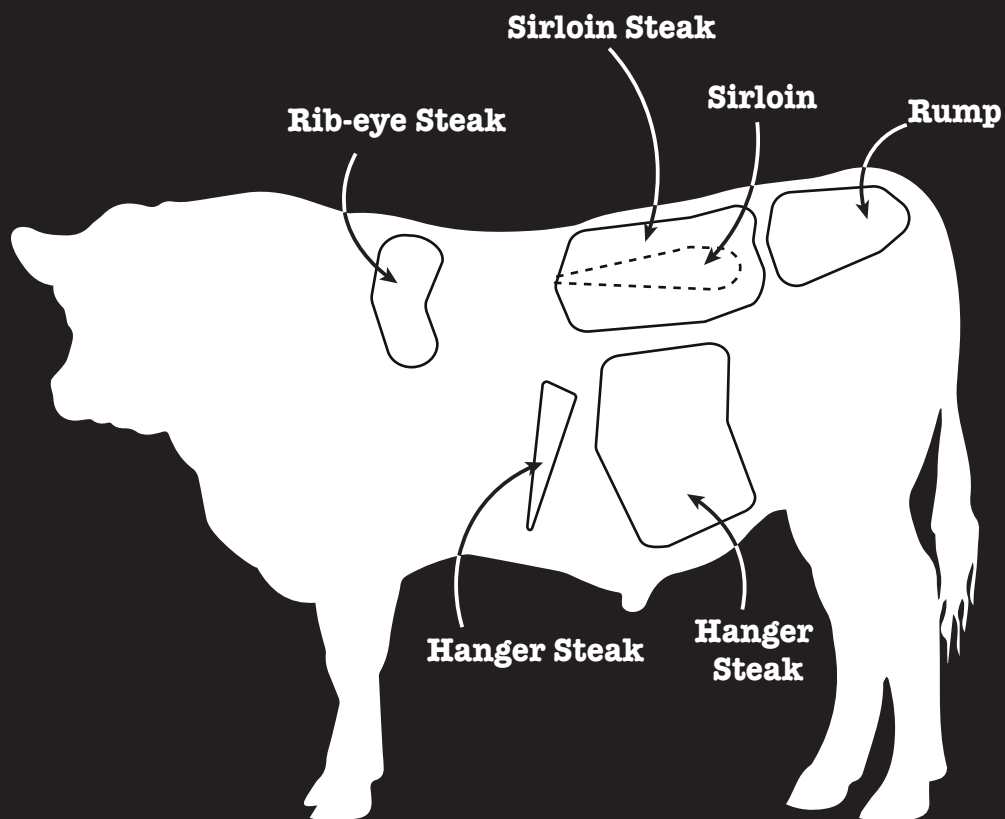

*VAT INCLUDED

Piantao uses Argentine meat from the Aberdeen Angus breed.

These cattle are grass fed all year round in the humid Pampas, they are steer calves weighing approximately 450 kilograms.

Our kitchen selects and ages the pieces for 40 days in cold and controlled humidity to achieve the best state for each cut.